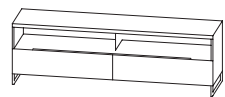

---

Board finishing options	Natural veneer finish or lacquered MDF
-------------------------	--

Width × Depth × Height × Seat Height (cm)

					
CO/R01 50 x 43 x 44	CO/R03 50 x 43 x 54	CO/R02 100 x 43 x 30	CO/R04 100 x 43 x 54	CO/R05 100 x 43 x 104	CO/R10/C 100 x 45 x 30
					
CO/R11/C 200 x 45 x 30	CO/R12/C 100 x 45 x 54	CO/R13/C 150 x 45 x 54	CO/R14/C 200 x 45 x 54		
					
CO/R16/C 50 x 45 x 44	CO/R17/C 100 x 45 x 54	CO/R18/C 200 x 45 x 54	CO/R19/C 150 x 45 x 54	CO/R20/C 200 x 45 x 54	
					
CO/R15/C 100 x 45 x 104	CO/R21/C 100 x 45 x 104	CO/R07 87 x 87 x 38	CO/R06 100 x 43 x 35	CO/R08 100 x 43 x 59	CO/R09 100 x 43 x 109
					
CO/R10/P 100 x 45 x 35	CO/R11/P 200 x 45 x 35	CO/R12/P 100 x 45 x 59	CO/R13/P 150 x 45 x 59		

**Noti.**

Width × Depth × Height × Seat Height (cm)

CO/R14/P  
200 x 45 x 59

CO/R17/P  
100 x 45 x 59

CO/R18/P  
200 x 45 x 59

CO/R10/P  
150 x 45 x 59

CO/R20/P  
200 x 45 x 59

CO/R15/P  
100 x 45 x 109