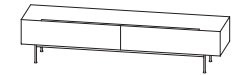

## Technical description

---

Base	Melamine plinth board: black or ash grey, powder-coated leg base or powder-coated cantilever skid base.
------	---

---

Construction	Shelves — powder coated steel; chests of drawers — MDF board
--------------	--

---

Board finishing options	Natural veneer finish or lacquered MDF
-------------------------	--

Width × Depth × Height × Seat Height (cm)

					
CO/R01 50 x 43 x 44	CO/R03 50 x 43 x 54	CO/R02 100 x 43 x 30	CO/R04 100 x 43 x 54	CO/R05 100 x 43 x 104	CO/R10/C 100 x 45 x 30
					
CO/R11/C 200 x 45 x 30	CO/R12/C 100 x 45 x 54	CO/R13/C 150 x 45 x 54	CO/R14/C 200 x 45 x 54		
					
CO/R16/C 50 x 45 x 44	CO/R17/C 100 x 45 x 54	CO/R18/C 200 x 45 x 54	CO/R19/C 150 x 45 x 54	CO/R20/C 200 x 45 x 54	
					
CO/R15/C 100 x 45 x 104	CO/R21/C 100 x 45 x 104	CO/R07 87 x 87 x 38	CO/R06 100 x 43 x 35	CO/R08 100 x 43 x 59	CO/R09 100 x 43 x 109
					
CO/R10/P 100 x 45 x 35	CO/R11/P 200 x 45 x 35	CO/R12/P 100 x 45 x 59	CO/R13/P 150 x 45 x 59		

**Noti.**

Width × Depth × Height × Seat Height (cm)

CO/R14/P  
200 x 45 x 59

CO/R17/P  
100 x 45 x 59

CO/R18/P  
200 x 45 x 59

CO/R10/P  
150 x 45 x 59

CO/R20/P  
200 x 45 x 59

CO/R15/P  
100 x 45 x 109

CO/R21/P  
100 x 45 x 109

CO/R10/N  
100 x 45 x 51

CO/R11/N  
200 x 45 x 51

CO/R12/N  
100 x 45 x 75

CO/R13/N  
150 x 45 x 75

CO/R14/N  
200 x 45 x 75

CO/R17/N  
100 x 45 x 75

CO/R18/N  
200 x 45 x 75