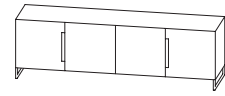

## Technical description

---

Base	Melamine plinth board: black or ash grey, powder-coated leg base or powder-coated cantilever skid base.
------	---

---

Construction	Shelves — powder coated steel; chests of drawers — MDF board
--------------	--

---

Board finishing options	Natural veneer finish or lacquered MDF
-------------------------	--

Width × Depth × Height × Seat Height (cm)

					
CO/R01 50 x 43 x 44	CO/R03 50 x 43 x 54	CO/R02 100 x 43 x 30	CO/R04 100 x 43 x 54	CO/R05 100 x 43 x 104	CO/R10/C 100 x 45 x 30
					
CO/R11/C 200 x 45 x 30	CO/R12/C 100 x 45 x 54	CO/R13/C 150 x 45 x 54	CO/R14/C 200 x 45 x 54		
					
CO/R16/C 50 x 45 x 44	CO/R17/C 100 x 45 x 54	CO/R18/C 200 x 45 x 54	CO/R19/C 150 x 45 x 54	CO/R20/C 200 x 45 x 54	
					
CO/R15/C 100 x 45 x 104	CO/R21/C 100 x 45 x 104	CO/R07 87 x 87 x 38	CO/R06 100 x 43 x 35	CO/R08 100 x 43 x 59	CO/R09 100 x 43 x 109
					
CO/R10/P 100 x 45 x 35	CO/R11/P 200 x 45 x 35	CO/R12/P 100 x 45 x 59	CO/R13/P 150 x 45 x 59		

**Noti.**

Width × Depth × Height × Seat Height (cm)

CO/R14/P  
200 x 45 x 59

CO/R17/P  
100 x 45 x 59

CO/R18/P  
200 x 45 x 59

CO/R10/P  
150 x 45 x 59

CO/R20/P  
200 x 45 x 59

CO/R15/P  
100 x 45 x 109